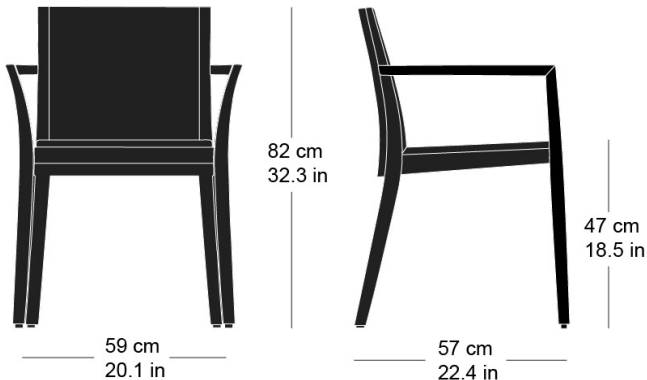

Hannes Wettstein, 2007

Upholstered chair, seat and back with comfort upholstery, rear of back 3D moulded plywood, legs and rear cross-brace solid bentwood, not stackable
W59, D57, H82, SH47, ALH67

Varianten / variantes / variants

epos
6-775

Technische Angaben / specifications / specifications

Masse / mesure / measure

Gewicht / poids / weight 8.1 kg 16.2 lb

Polsterung / rembourrage / upholstery ja / oui / yes

epos 6-775a

Holzarten / types de bois / types of wood